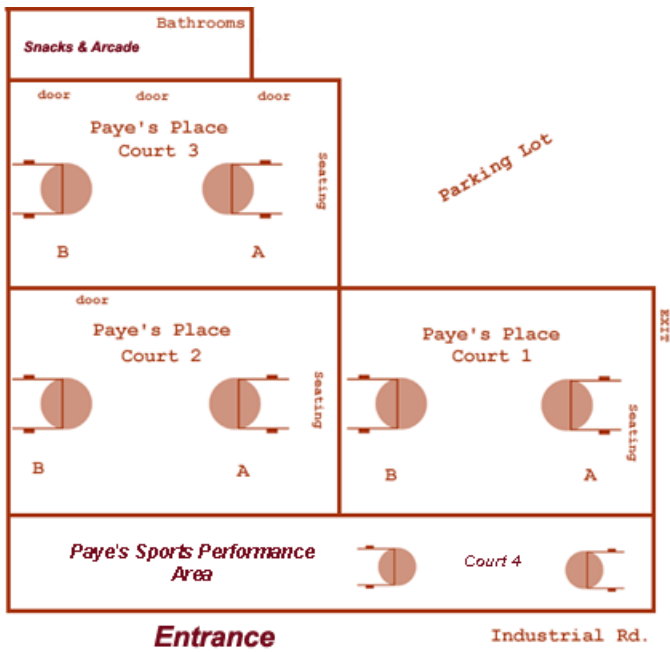

What we offer @ Paye's Place

- Gym Rental for Tournaments
- Gym Rental for Practice Times
- AAU Club Boys Basketball Program
- AAU Club Girls Basketball Program
- AAU Tournaments
- Back to School Volleyball Tournament
- Volleyball and Indoor Soccer Rental
- Birthday Parties and Banquets
- Development Basketball League for 1st Grade through 8th Grade
- Summer Basketball Skills Clinics- All Summer Long
- Spring/Summer/Fall Basketball Leagues
- 1 on 1 Training - Personal Workouts
- School Tournaments (Basketball & Volleyball)
- Basketball Classes and Clinics
- Volleyball Clinics
- Club Volleyball
- Club Baseball
- Flag Football League
- Speed & Agility Training
- Area Volleyball Teams
- Peninsula Junior Basketball League (Winter Only)
- Football Classes and Clinics
- Soccer Clinics
- Baseball Clinics and Classes