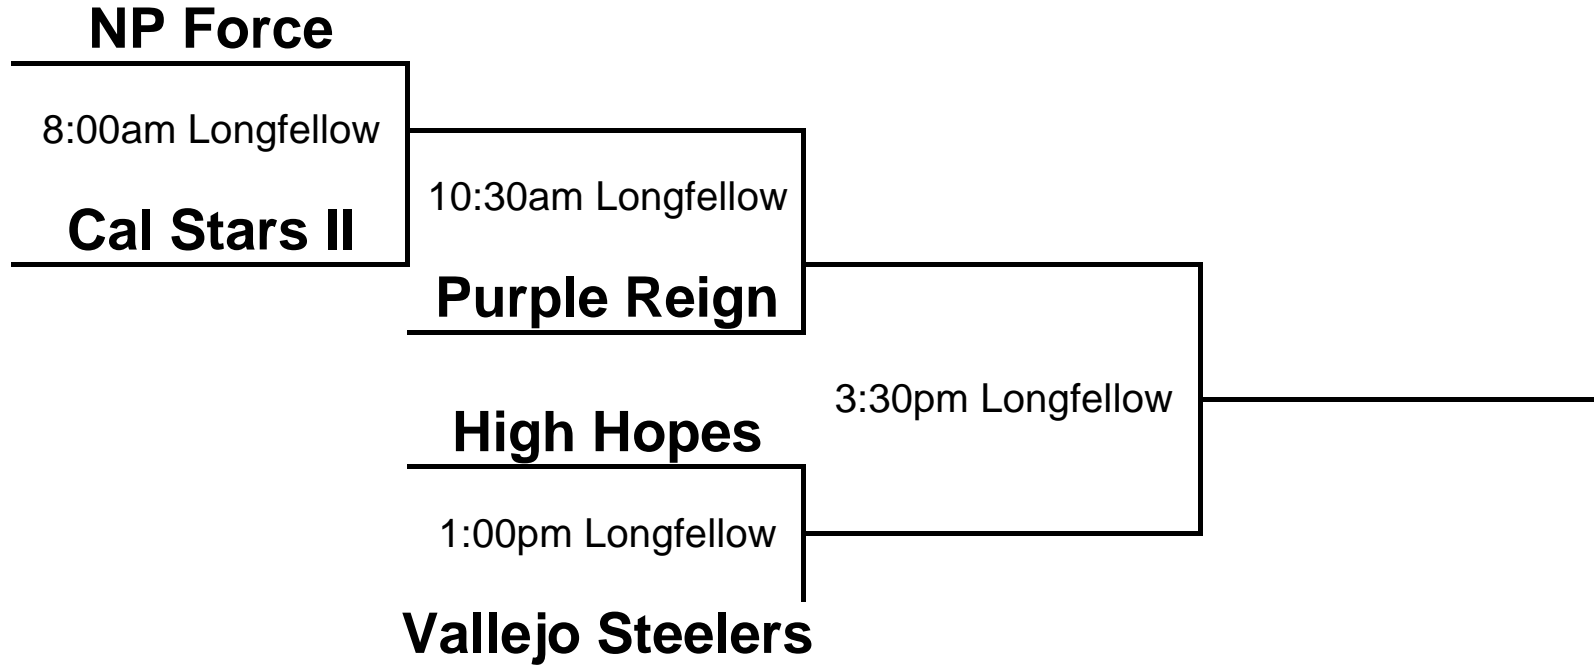

HS Open II SILVER