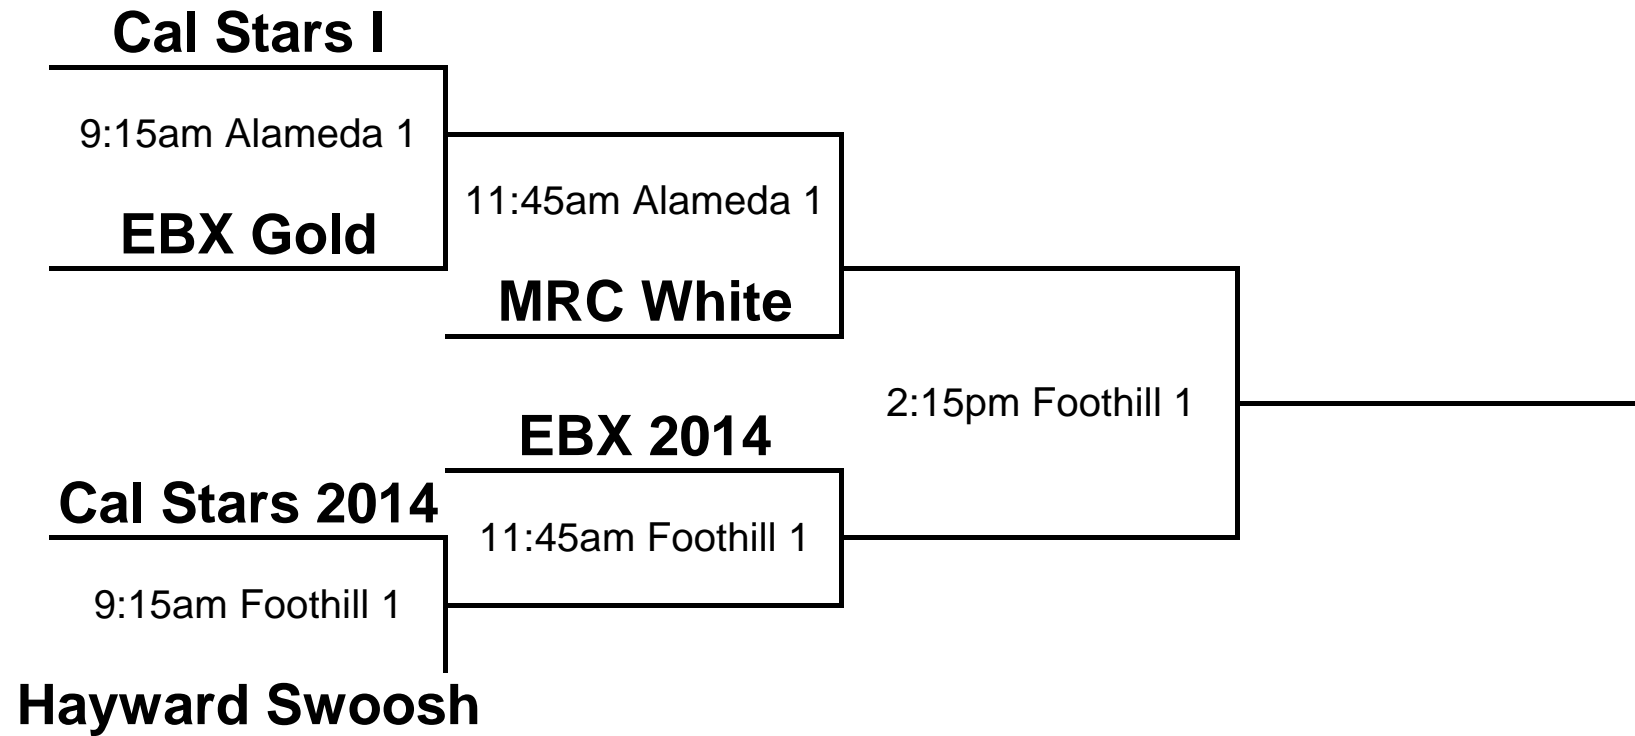

HS Open I GOLD

HS Open I SILVER

Sportstrong

9:15am Alameda 2

BA Rush VAR

11:45am Alameda 2

Cal Ballaz III

2:15pm Foothill 2

Untouchables

Payes Place

11:45am Foothill 2

9:15am Foothill 2

SJ Metro

HS Open I BRONZE

Ballin Ambassadors

11:45am Alameda 3